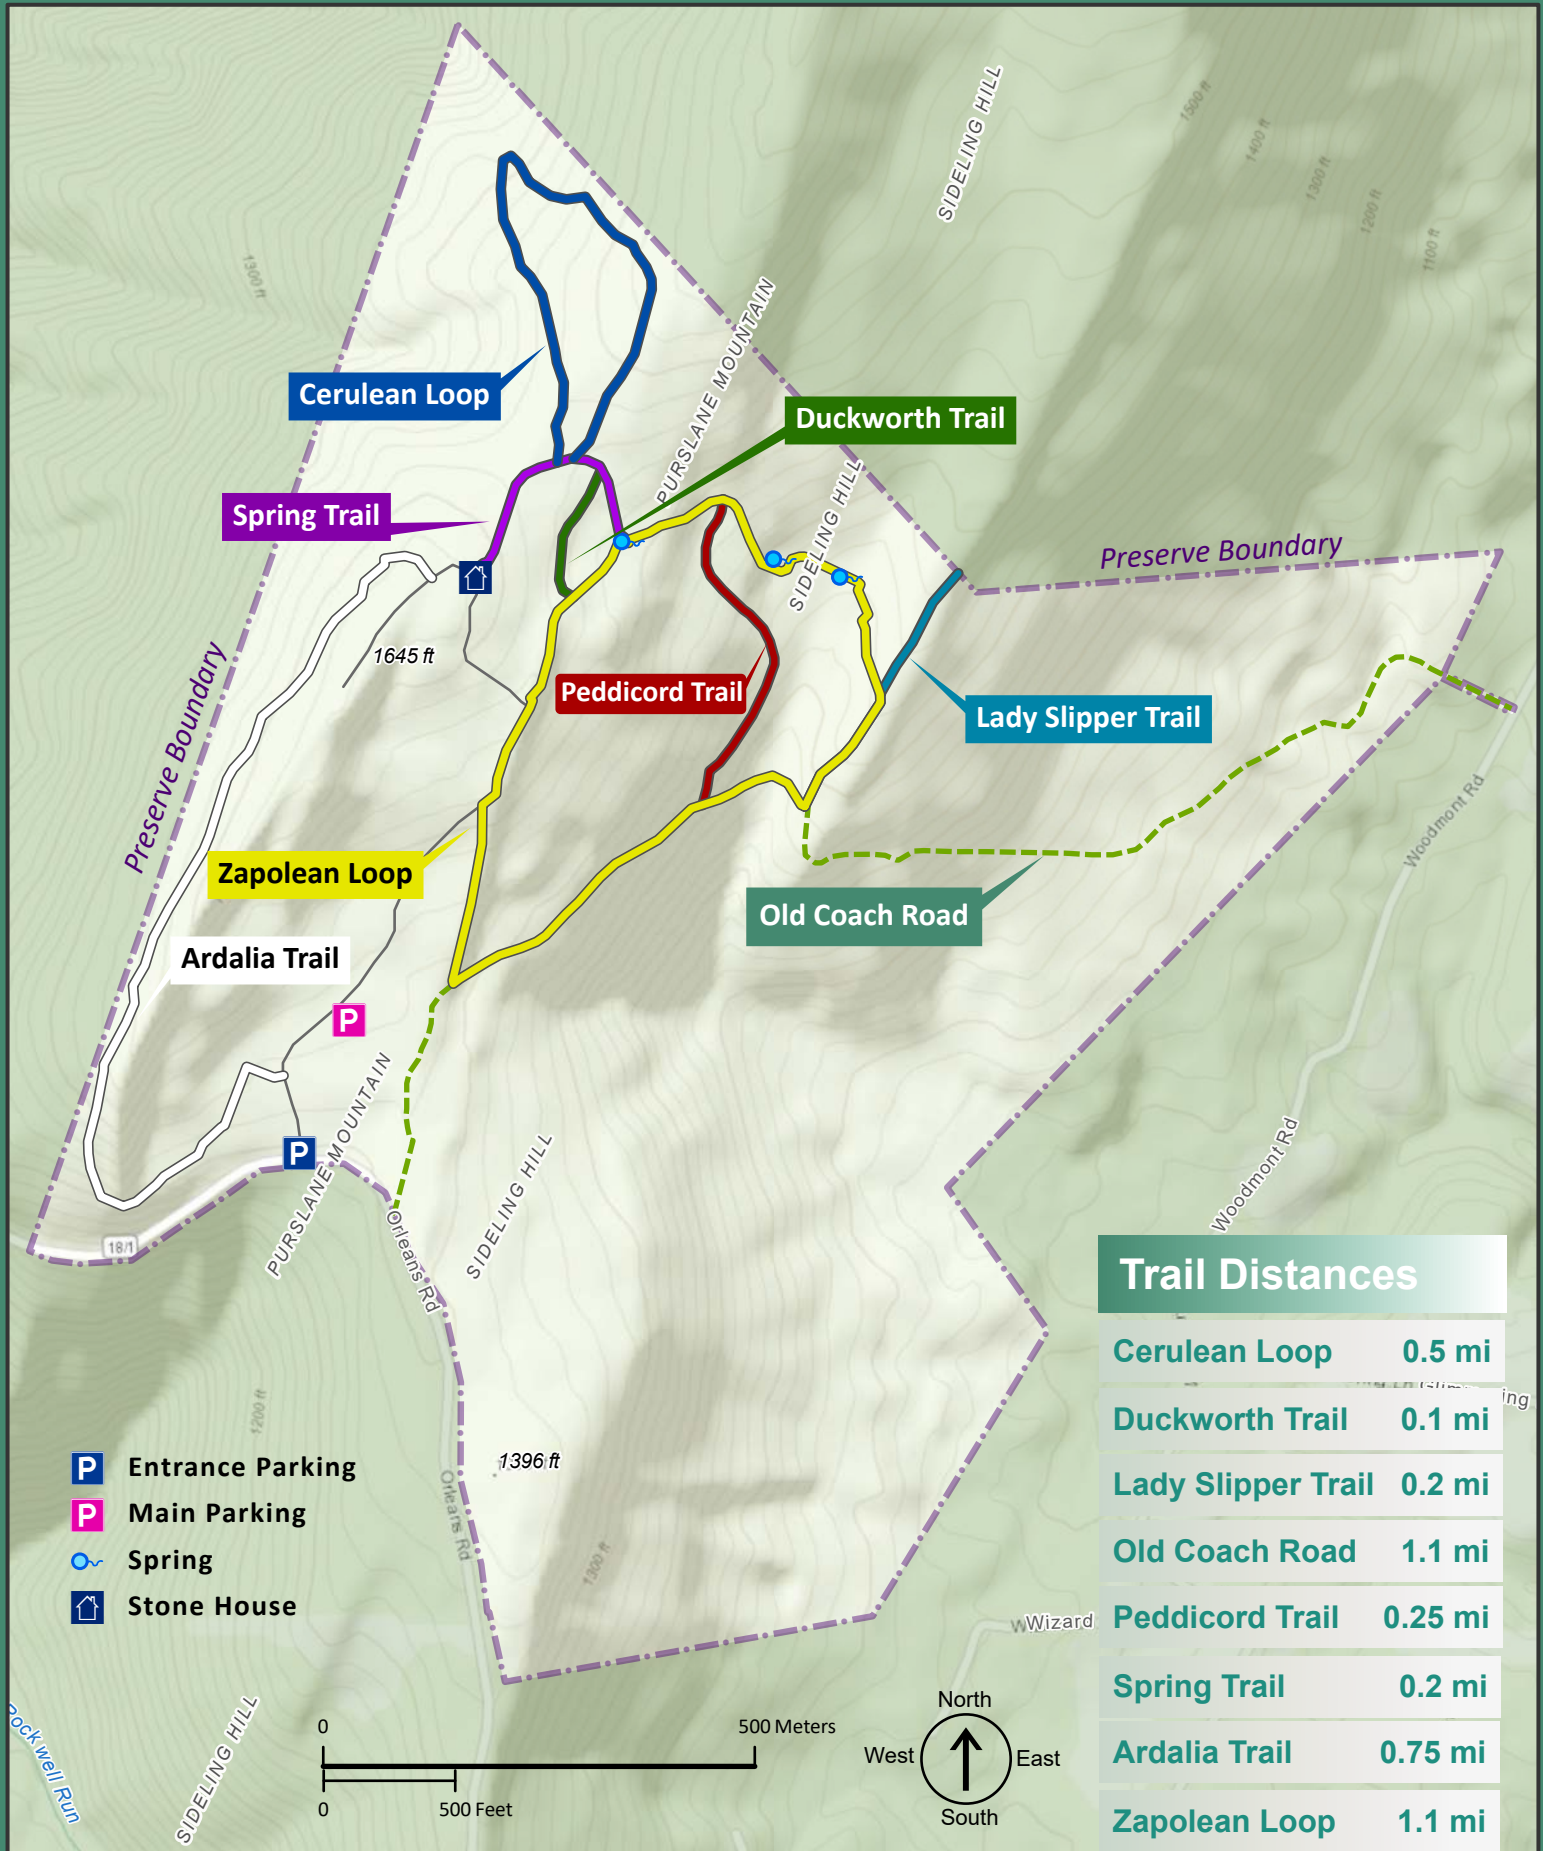

Eidolon Nature Preserve

Sources: Esri, HERE, Garmin, Intermap, increment P Corp., GEBCO, USGS, FAO, NPS, NRCAN, GeoBase, IGN, Kadaster NL, Ordnance Survey, Esri Japan, METI, Esri China (Hong Kong), swisstopo, © OpenStreetMap contributors, and the GIS User Community