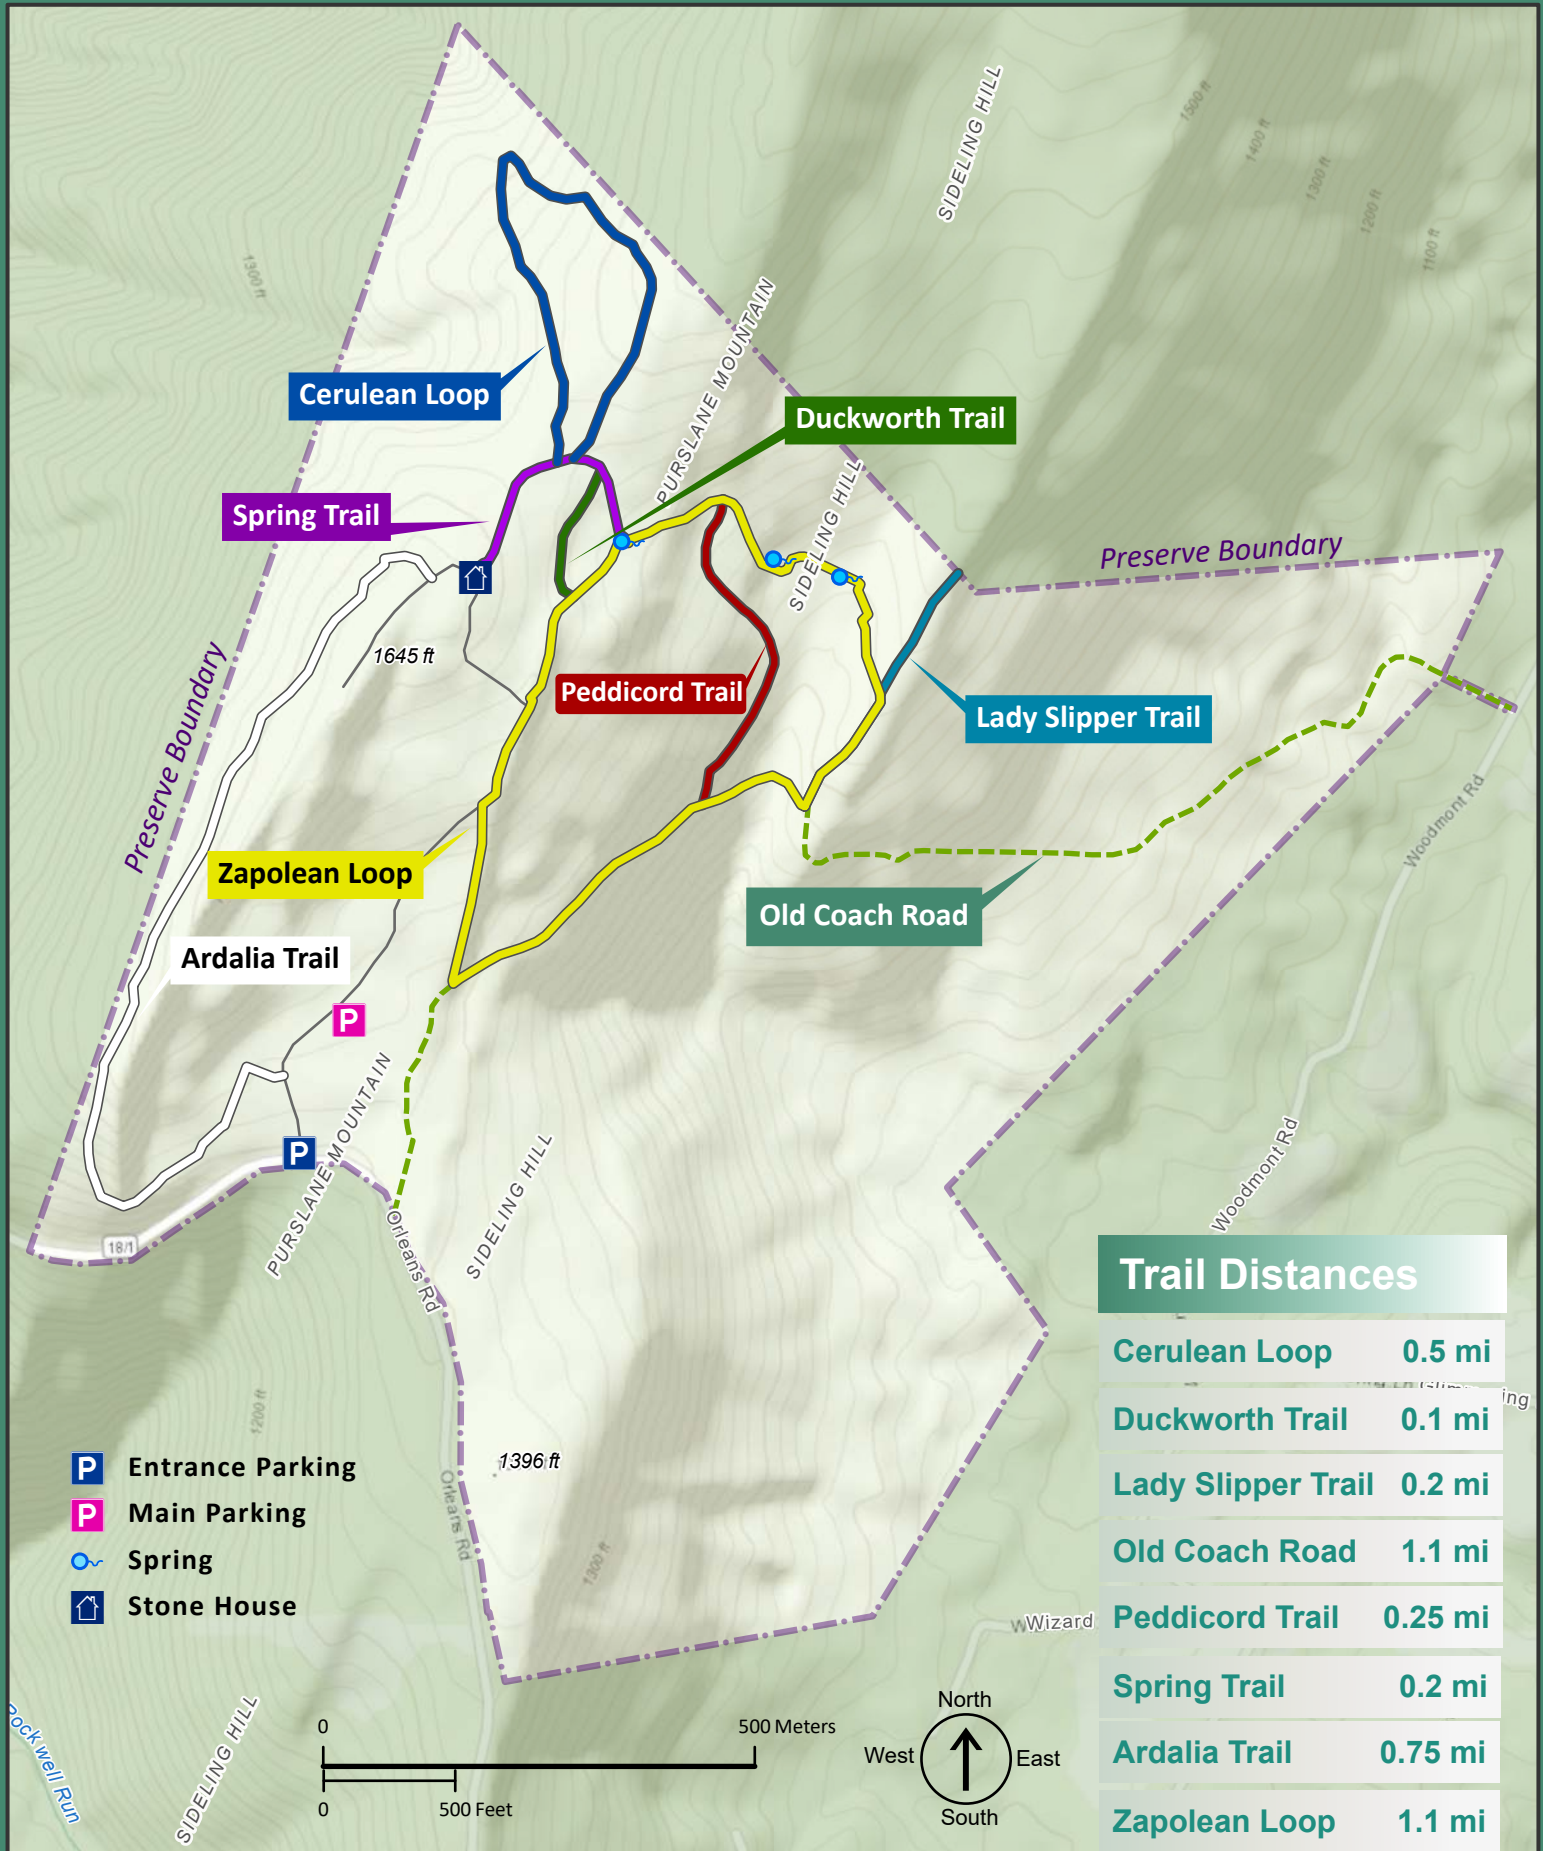

# Eidolon Nature Preserve

## Trail Distances

Cerulean Loop	0.5 mi
Duckworth Trail	0.1 mi
Lady Slipper Trail	0.2 mi
Old Coach Road	1.1 mi
Peddicord Trail	0.25 mi
Spring Trail	0.2 mi
Ardalia Trail	0.75 mi
Zapolean Loop	1.1 mi

Sources: Esri, HERE, Garmin, Intermap, increment P Corp., GEBCO, USGS, FAO, NPS, NRCAN, GeoBase, IGN, Kadaster NL, Ordnance Survey, Esri Japan, METI, Esri China (Hong Kong), swisstopo, © OpenStreetMap contributors, and the GIS User Community

Map created on August 28th 2018 by the WV GIS Technical Center. Visit the WV GIS Technical Center's statewide recreational trails webmap at [www.mapwv.gov/trails](http://www.mapwv.gov/trails)