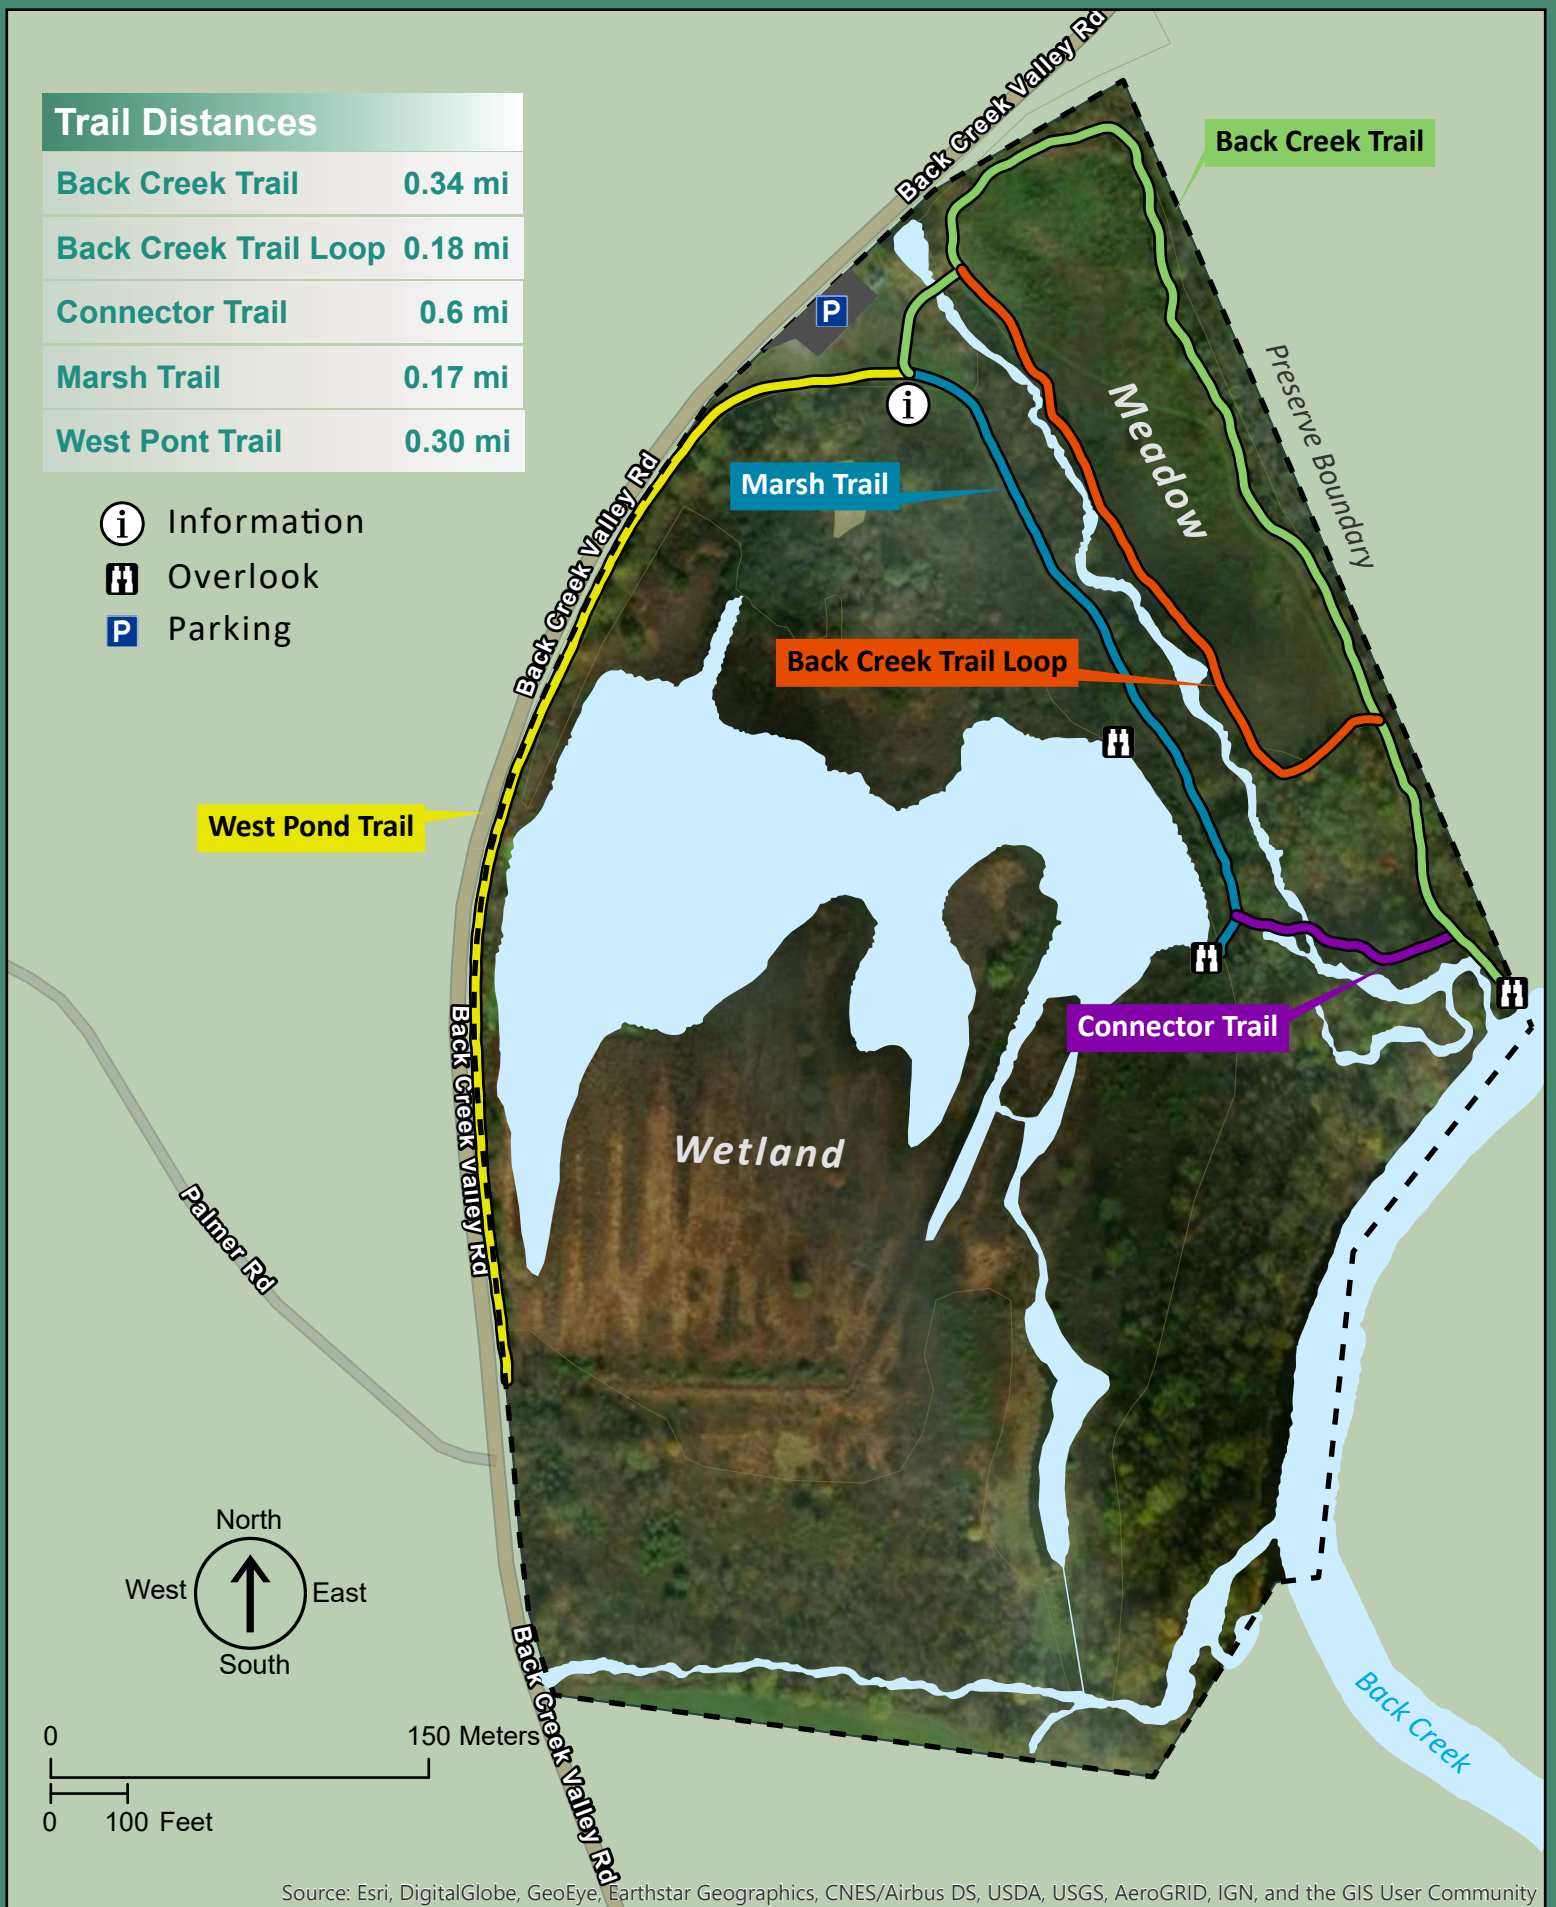

Stauffer's Marsh Nature Preserve

Trail Distances

Back Creek Trail	0.34 mi
Back Creek Trail Loop	0.18 mi
Connector Trail	0.6 mi
Marsh Trail	0.17 mi
West Pond Trail	0.30 mi

-  Information
-  Overlook
-  Parking

Source: Esri, DigitalGlobe, GeoEye, Earthstar Geographics, CNES/Airbus DS, USDA, USGS, AeroGRID, IGN, and the GIS User Community