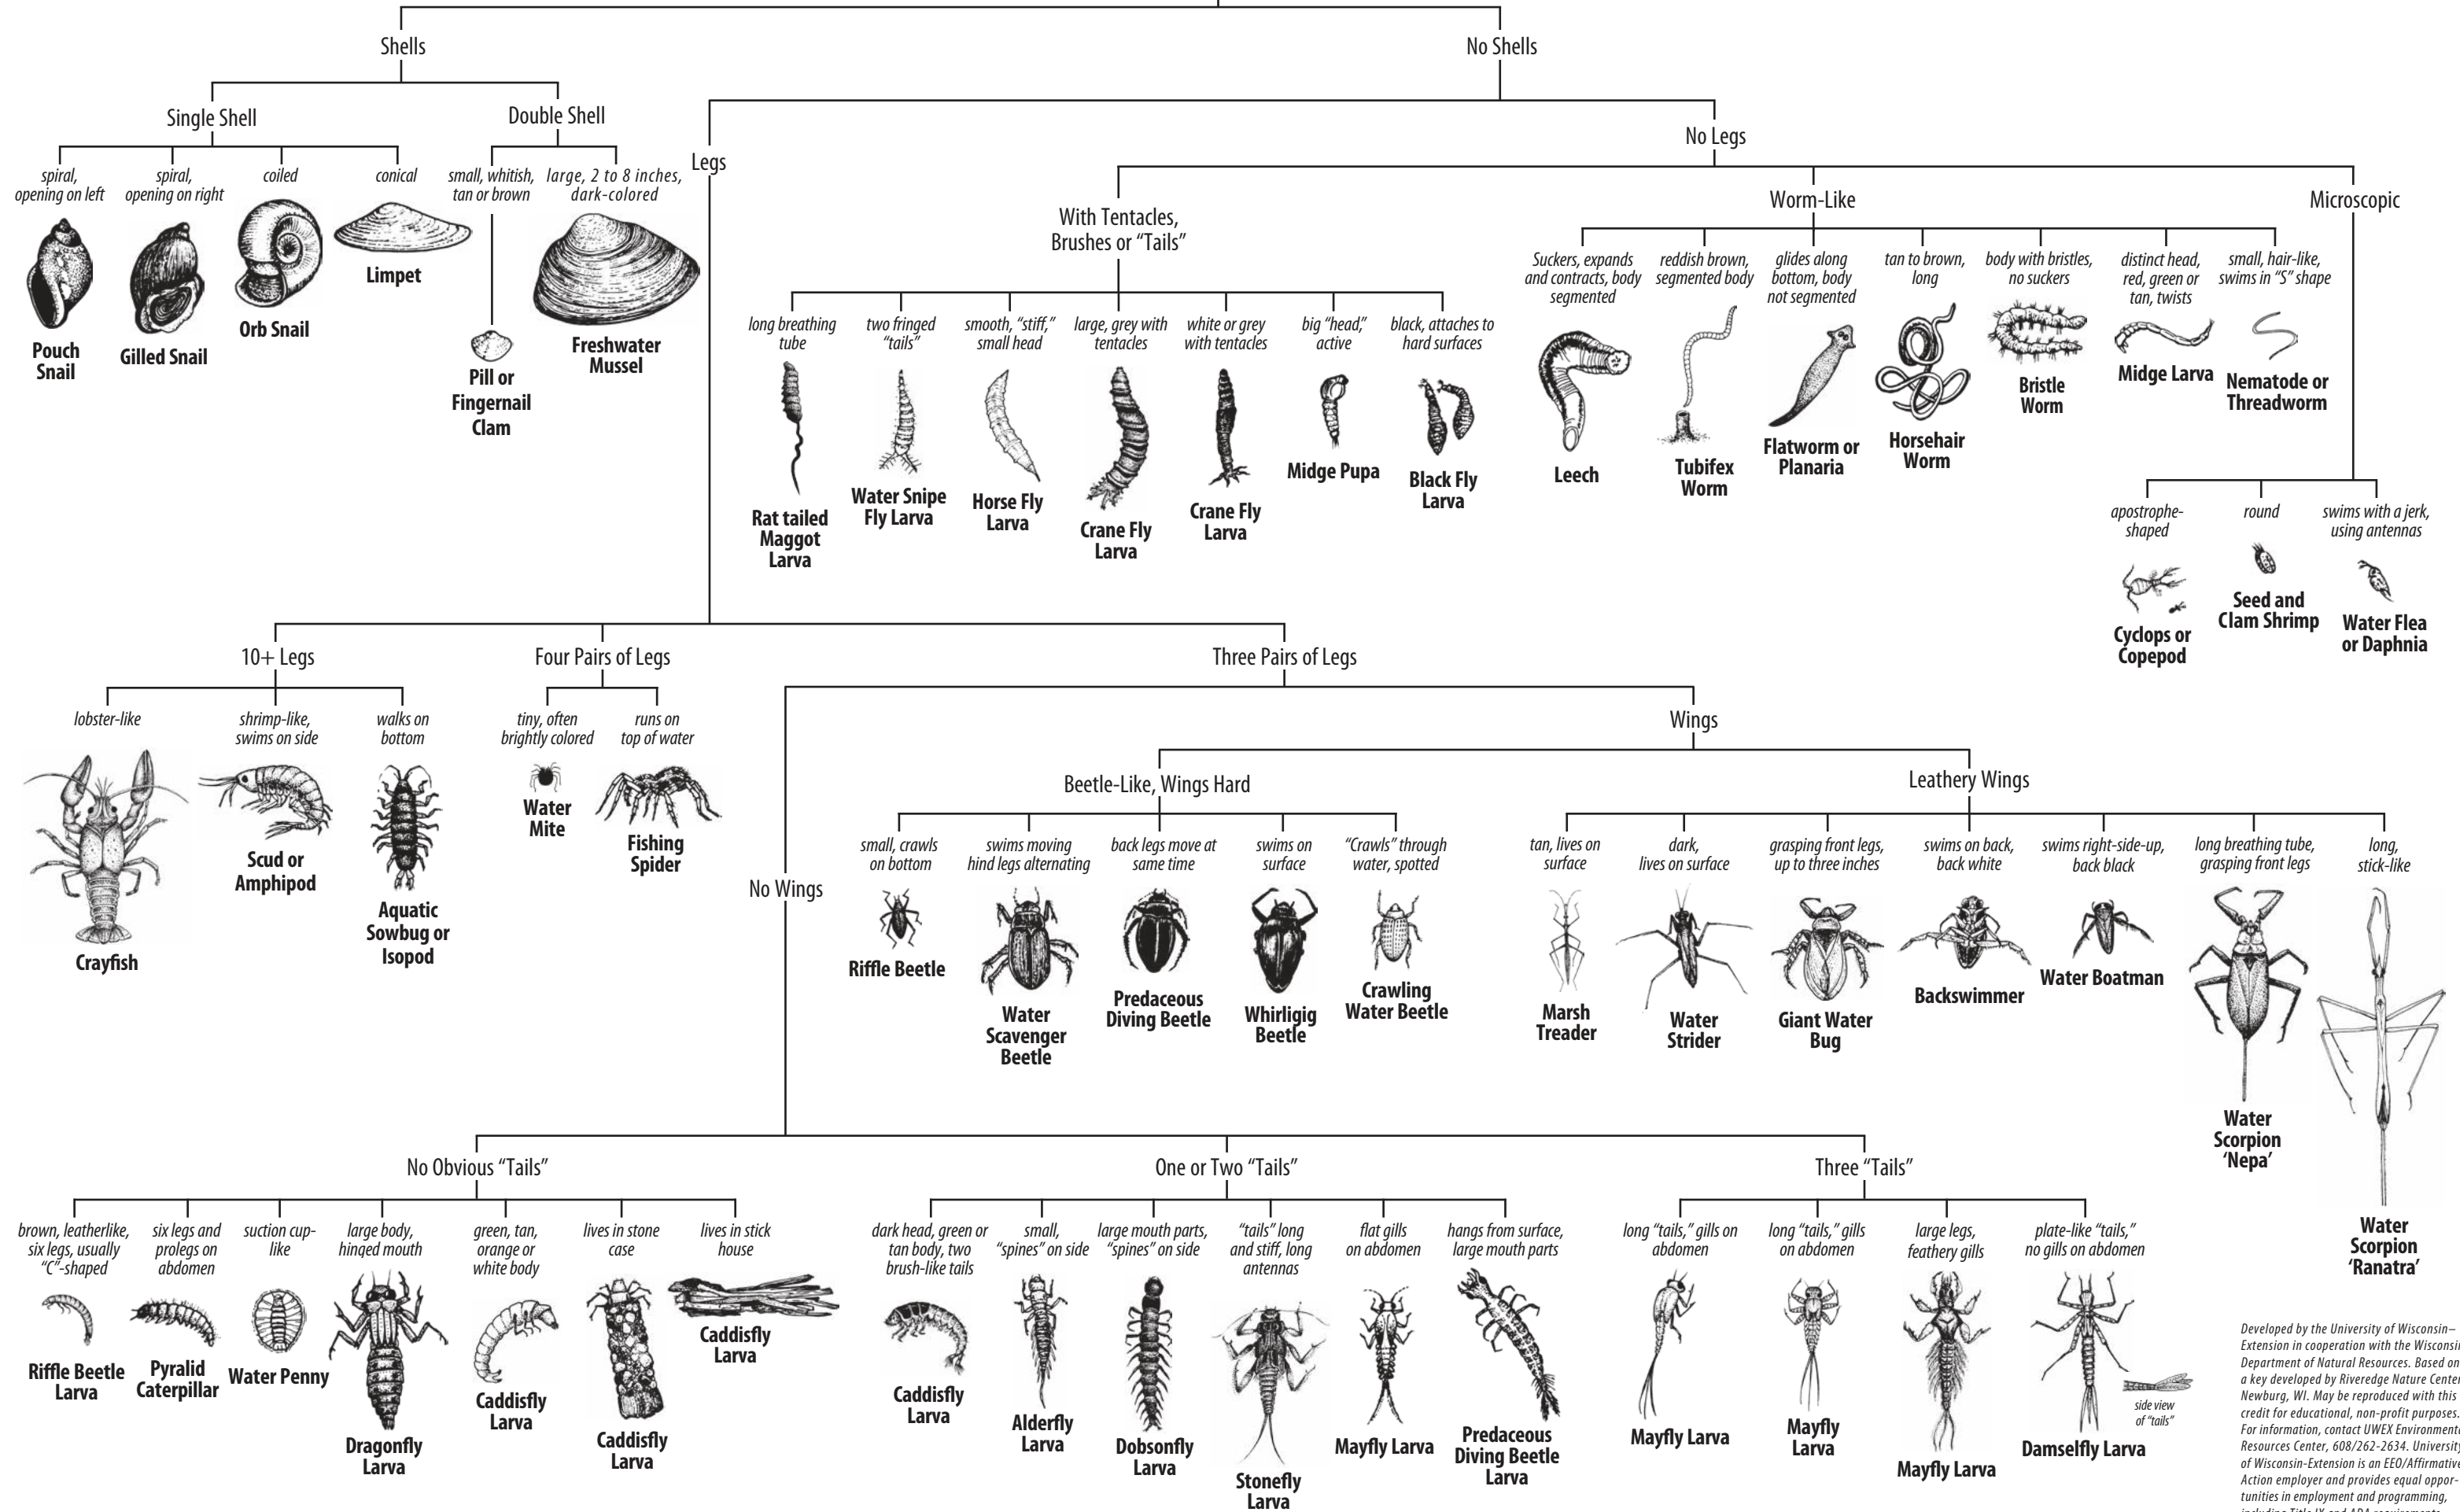

Key to Macroinvertebrate Life in the River

(Sizes of illustrations are not proportional.)

Developed by the University of Wisconsin-Extension in cooperation with the Wisconsin Department of Natural Resources. Based on a key developed by Riveredge Nature Center, Newburg, WI. May be reproduced with this credit for educational, non-profit purposes. For information, contact UWEX Environmental Resources Center, 608/262-2634. University of Wisconsin-Extension is an EEO/Affirmative Action employer and provides equal opportunities in employment and programming, including Title IX and ADA requirements.