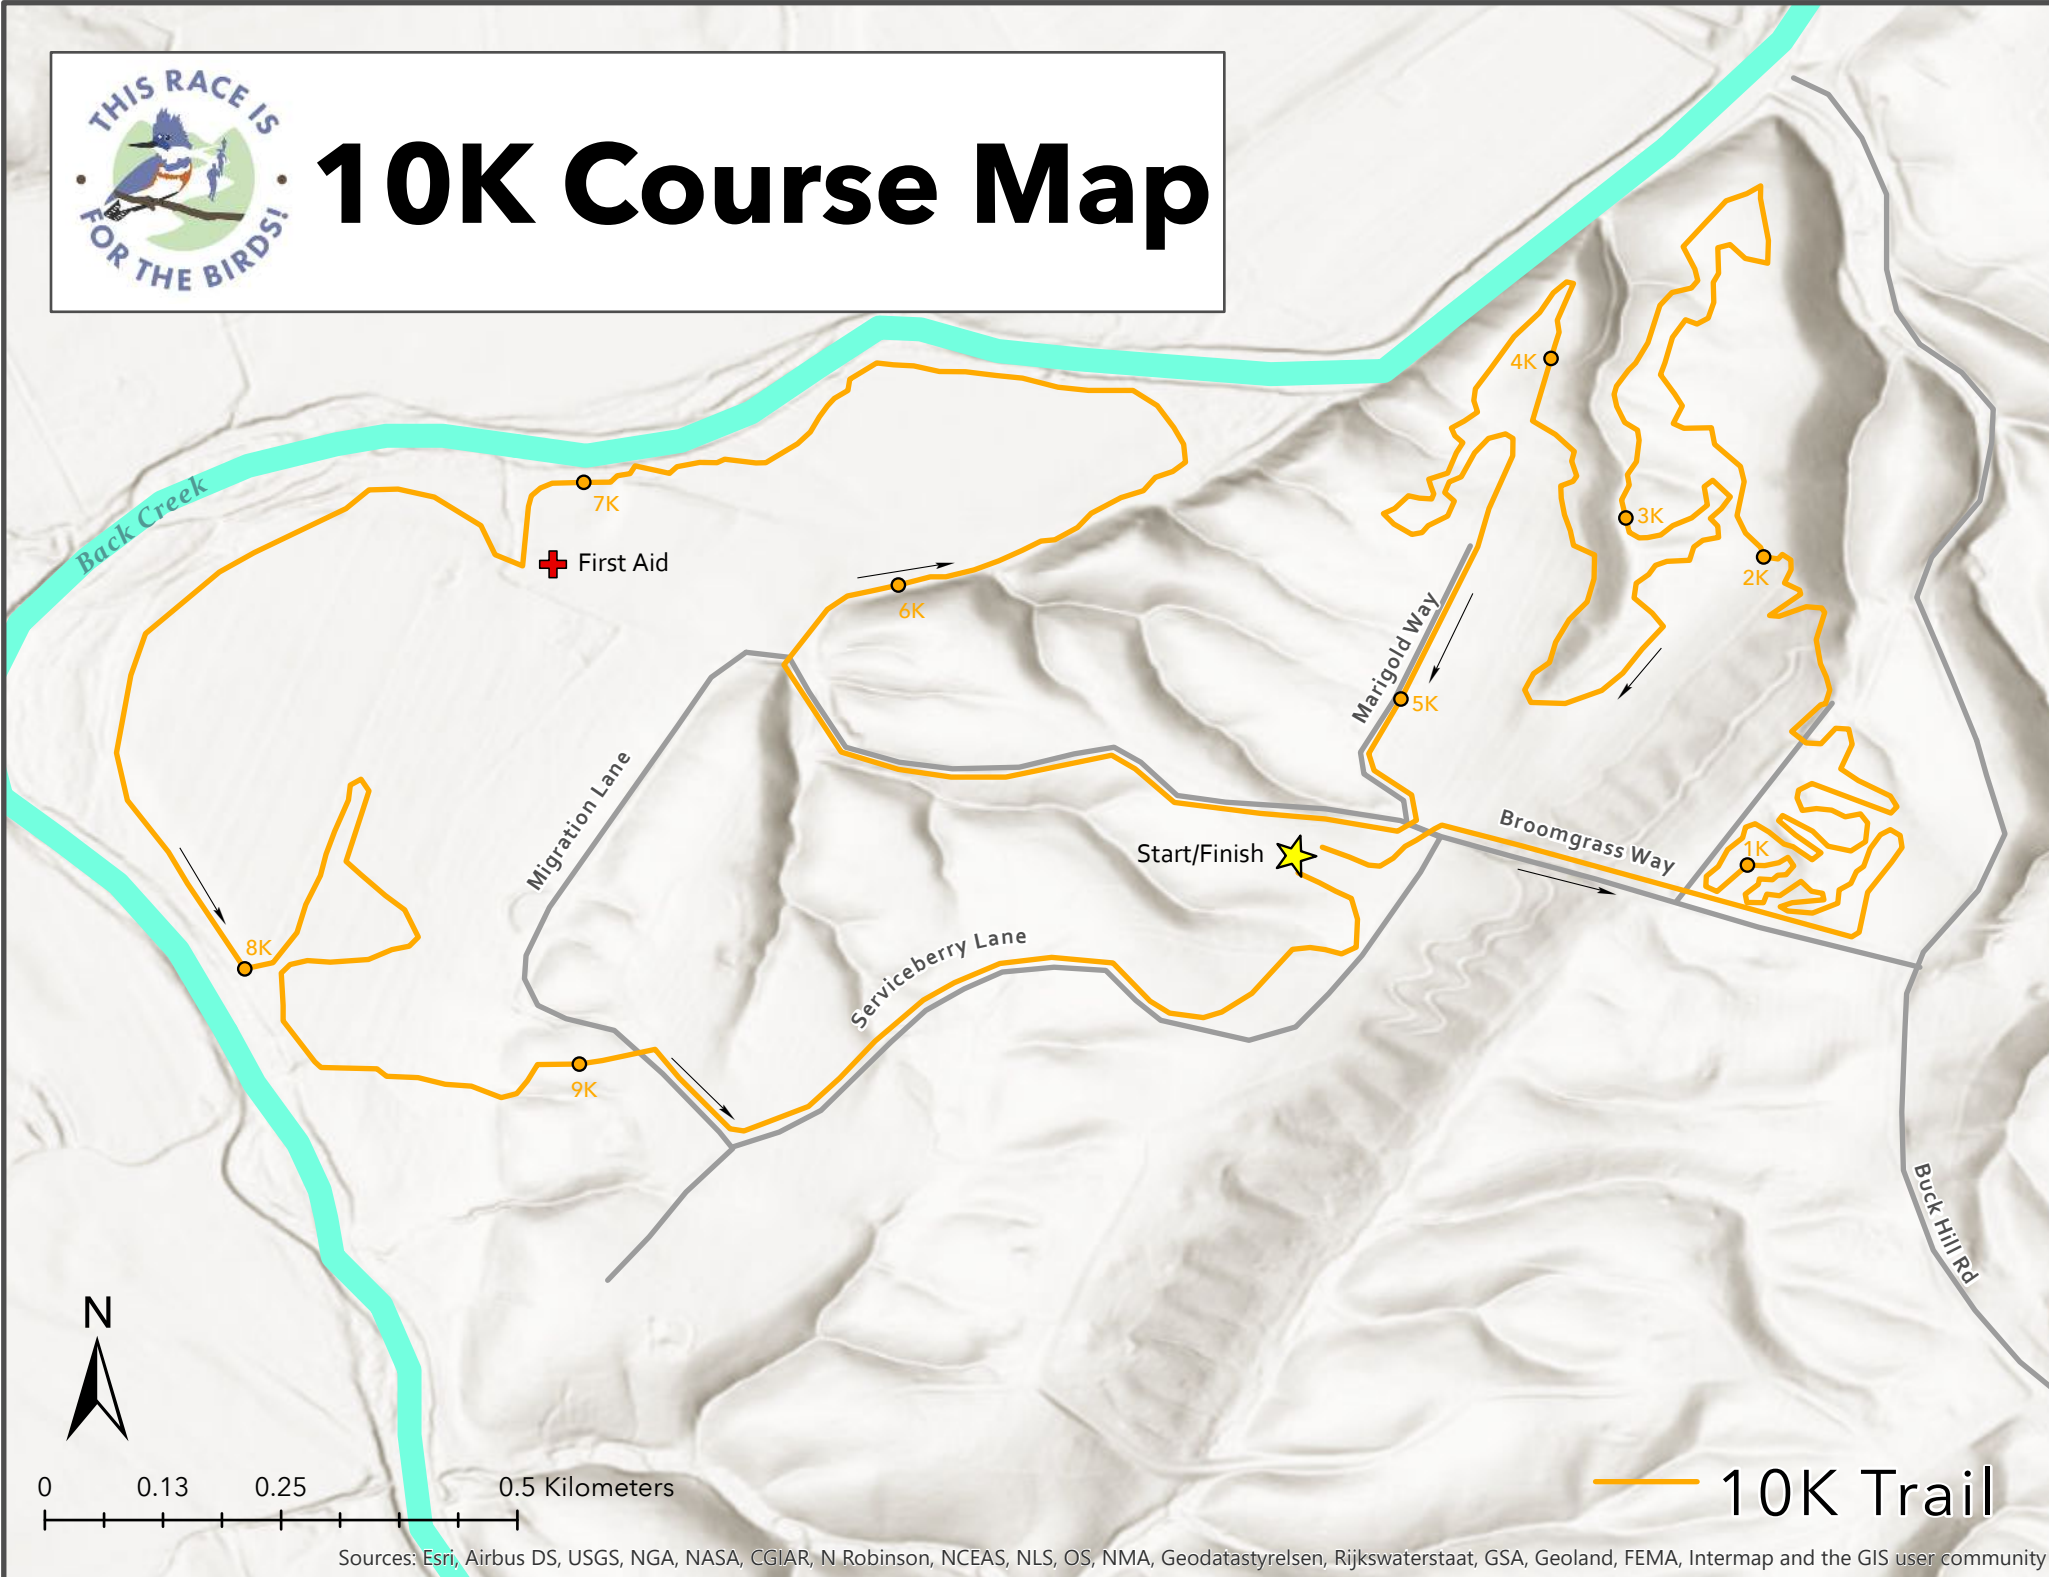

10K Course Map

0 0.13 0.25 0.5 Kilometers

— 10K Trail